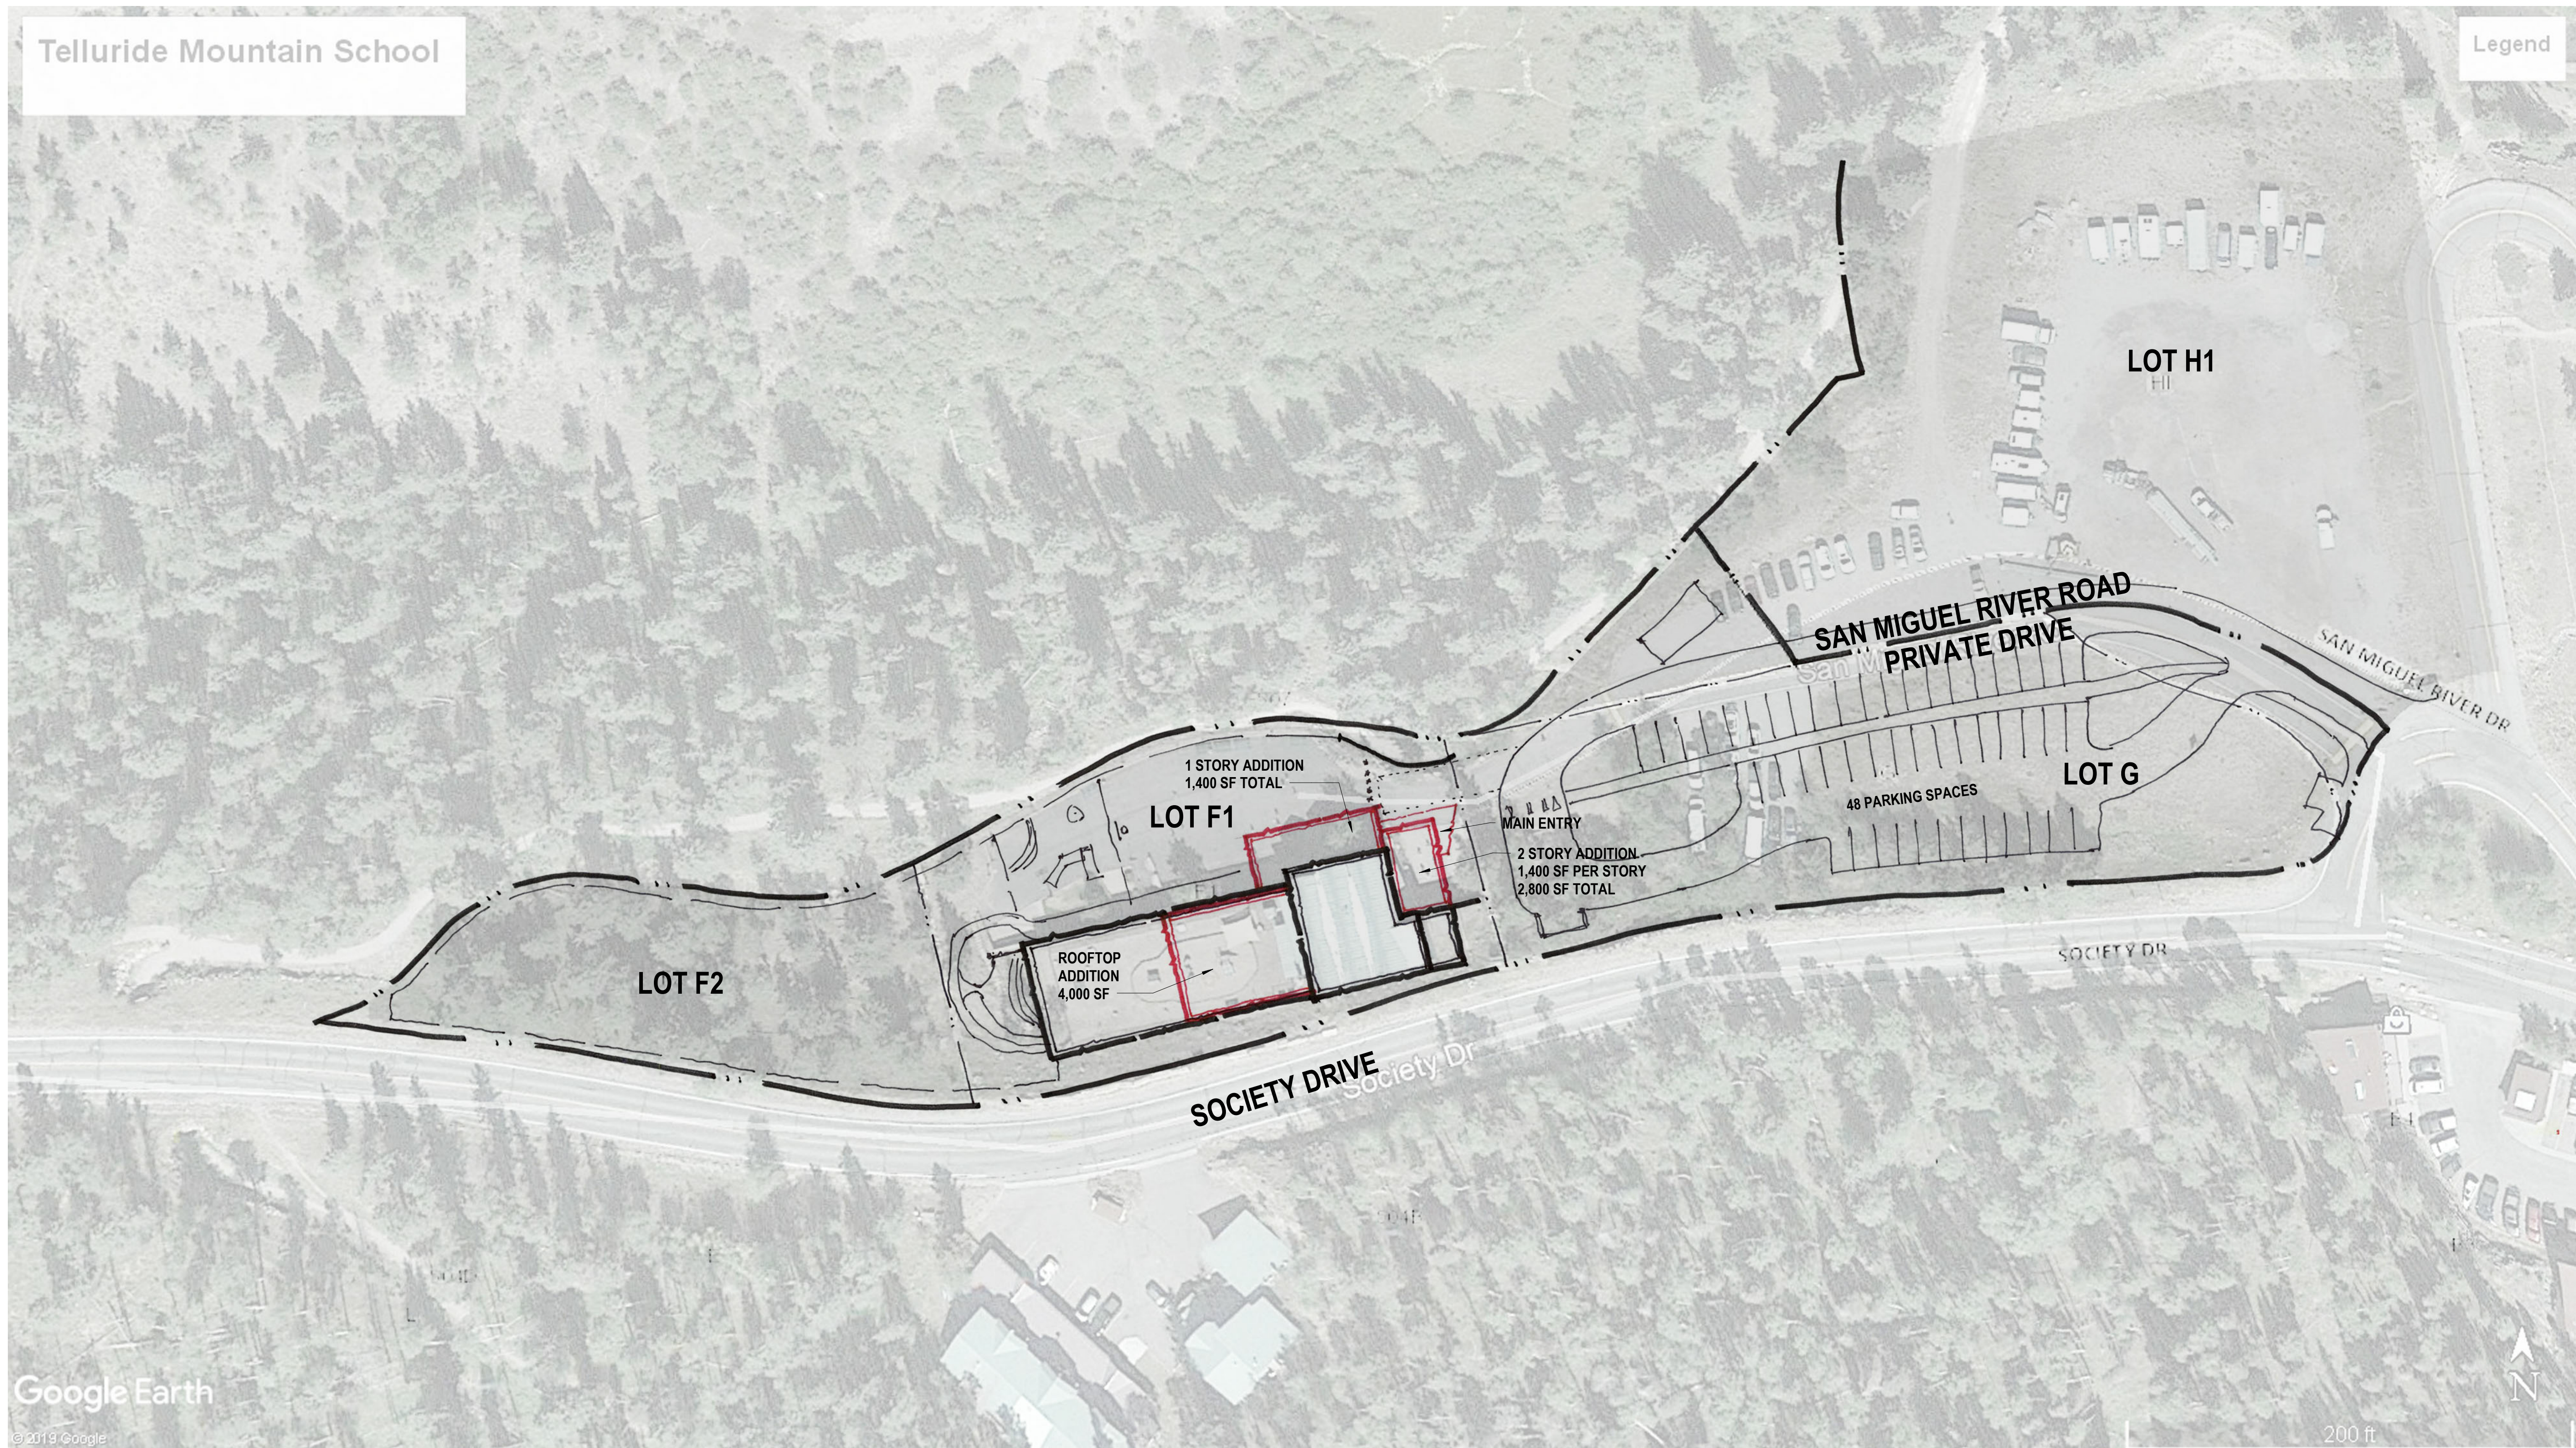

Telluride Mountain School

Legend

Google Earth
© 2019 Google

200 ft

C:\Users\miker\Documents\19069_Telluride Mountain School MP_V19_mriggs02.rvt
2/3/2020 7:41:14 AM

EX-020

SITE MASTER PLAN OPTION 2

TELLURIDE MOUNTAIN SCHOOL MASTER PLAN

© COPYRIGHT RTA, INC.
TELLURIDE MOUNTAIN SCHOOL