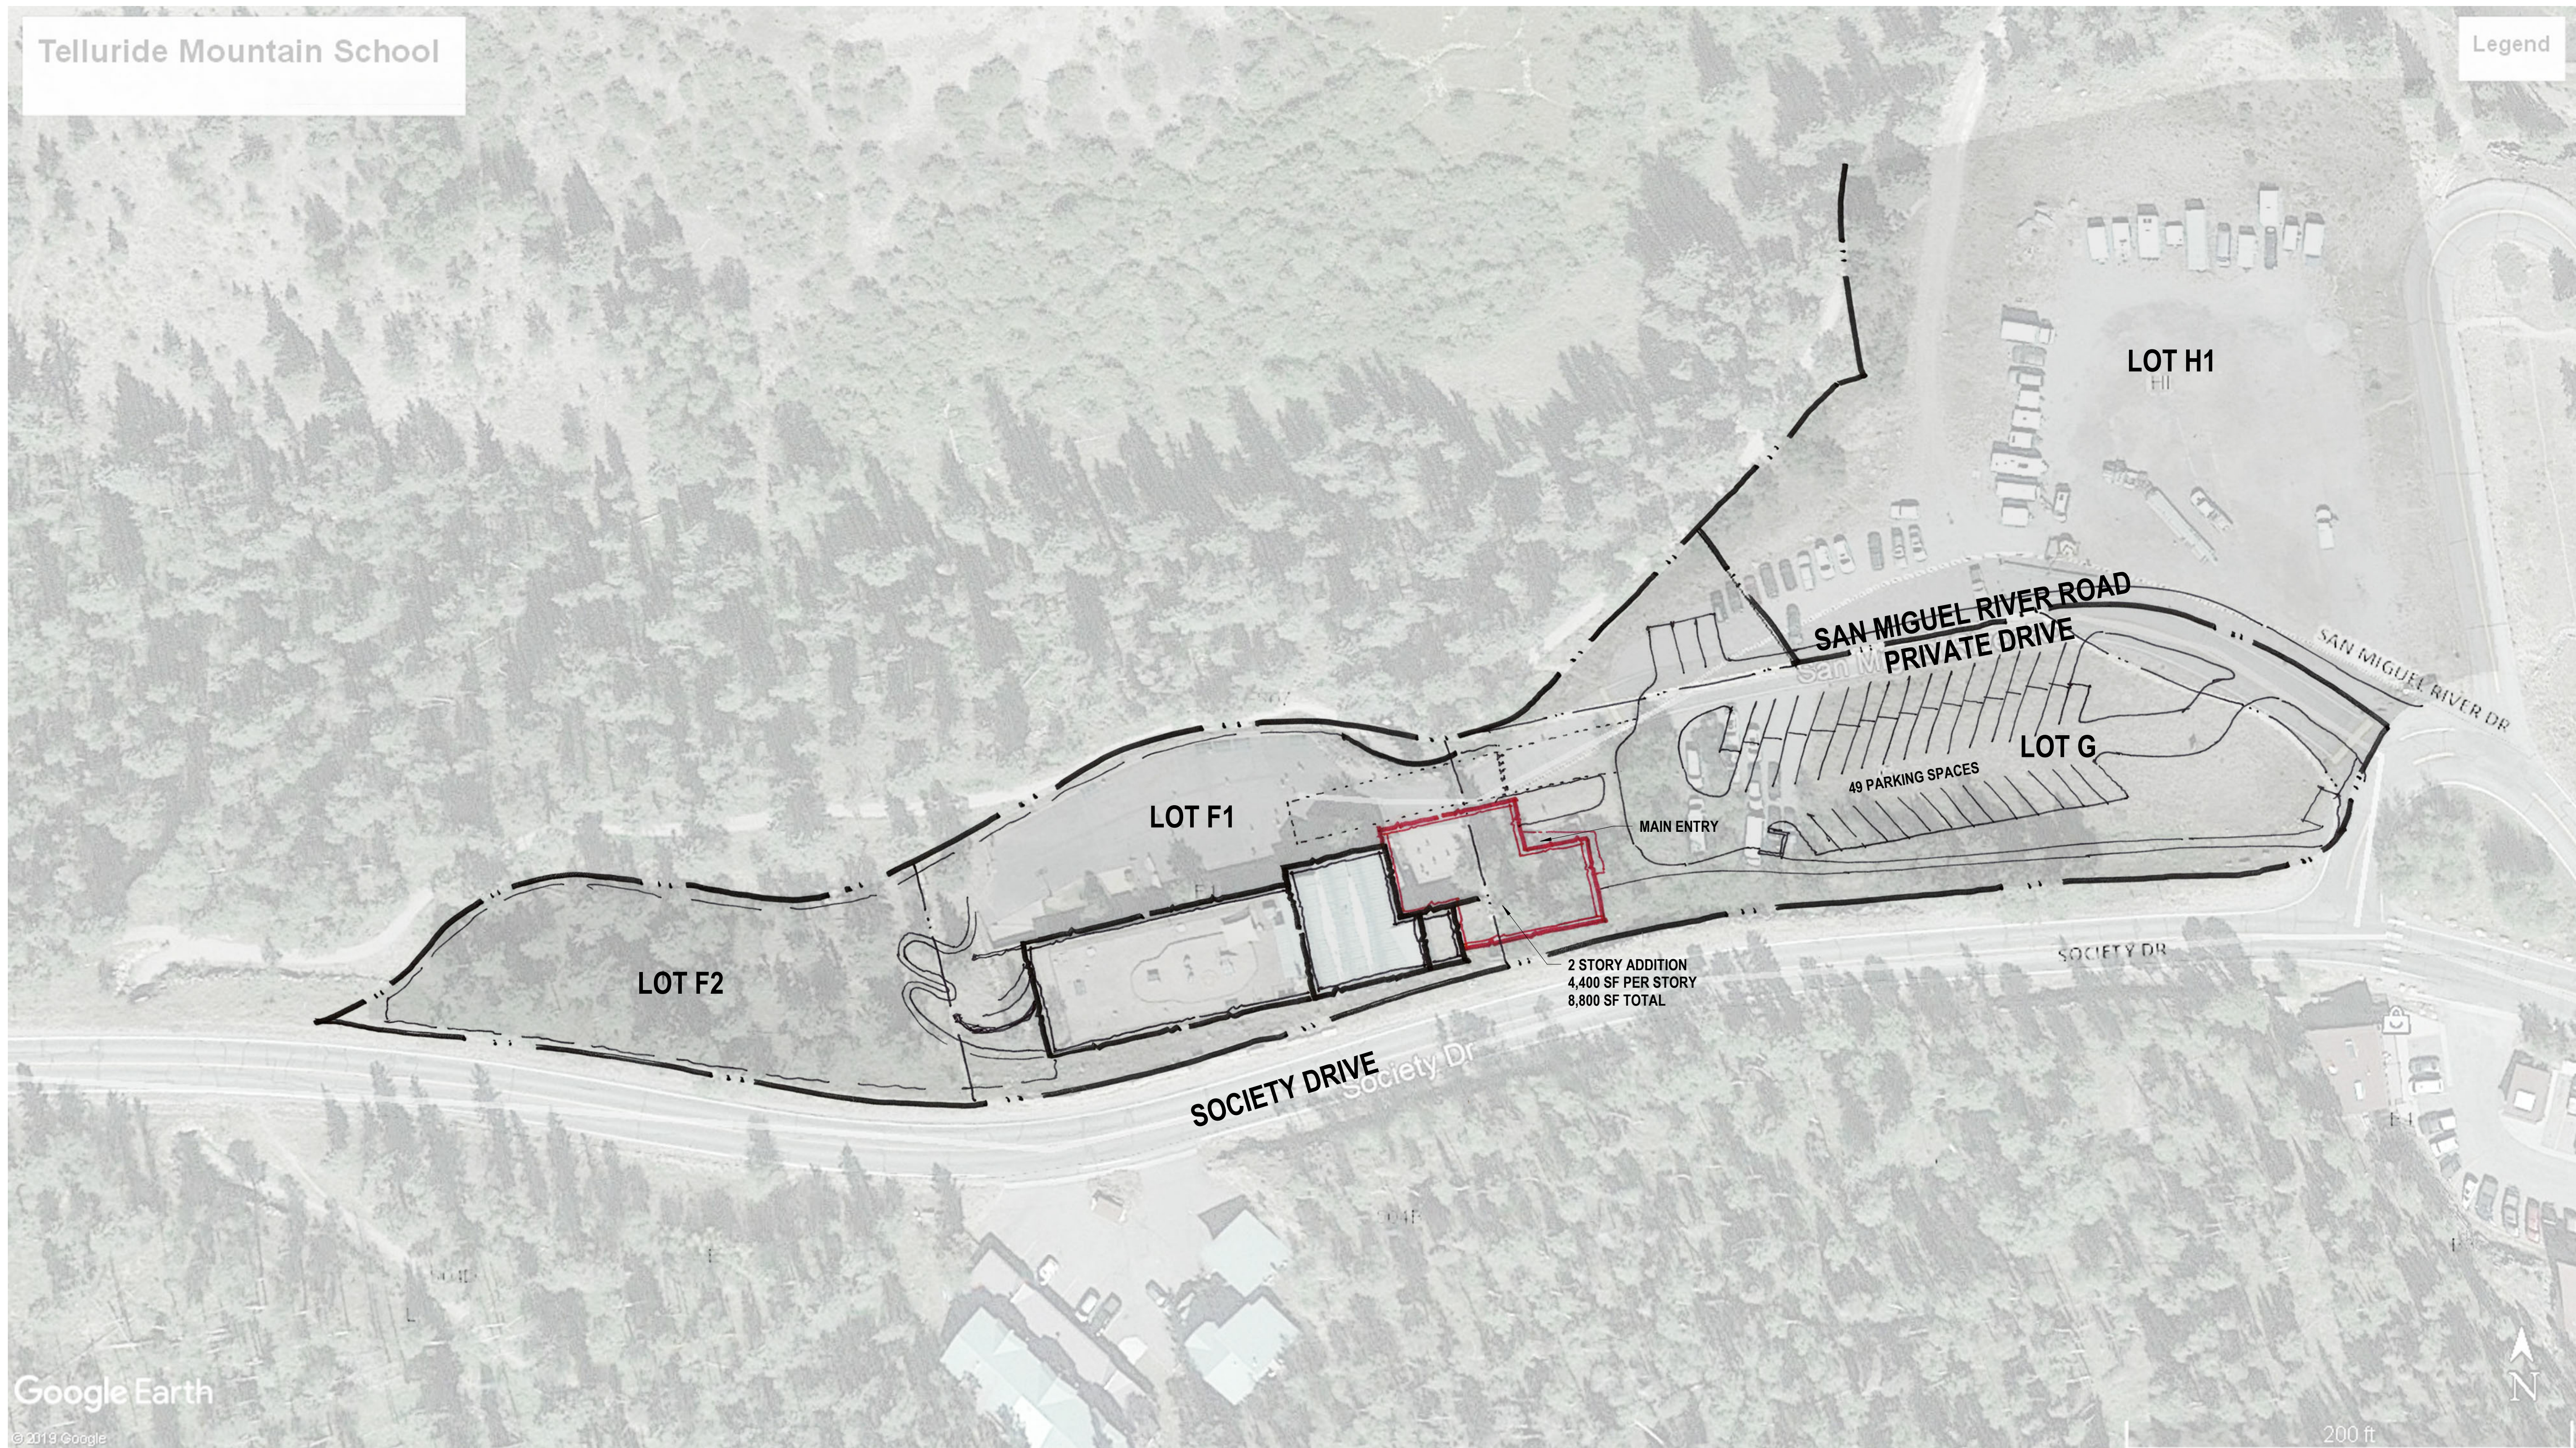

C:\Users\miker\Documents\19069_Telluride Mountain School MP_V19_mriggs02.rvt
2/3/2020 7:41:14 AM

EX-030

SITE MASTER PLAN OPTION 3

TELLURIDE MOUNTAIN SCHOOL MASTER PLAN

© COPYRIGHT RTA, INC.
TELLURIDE MOUNTAIN SCHOOL